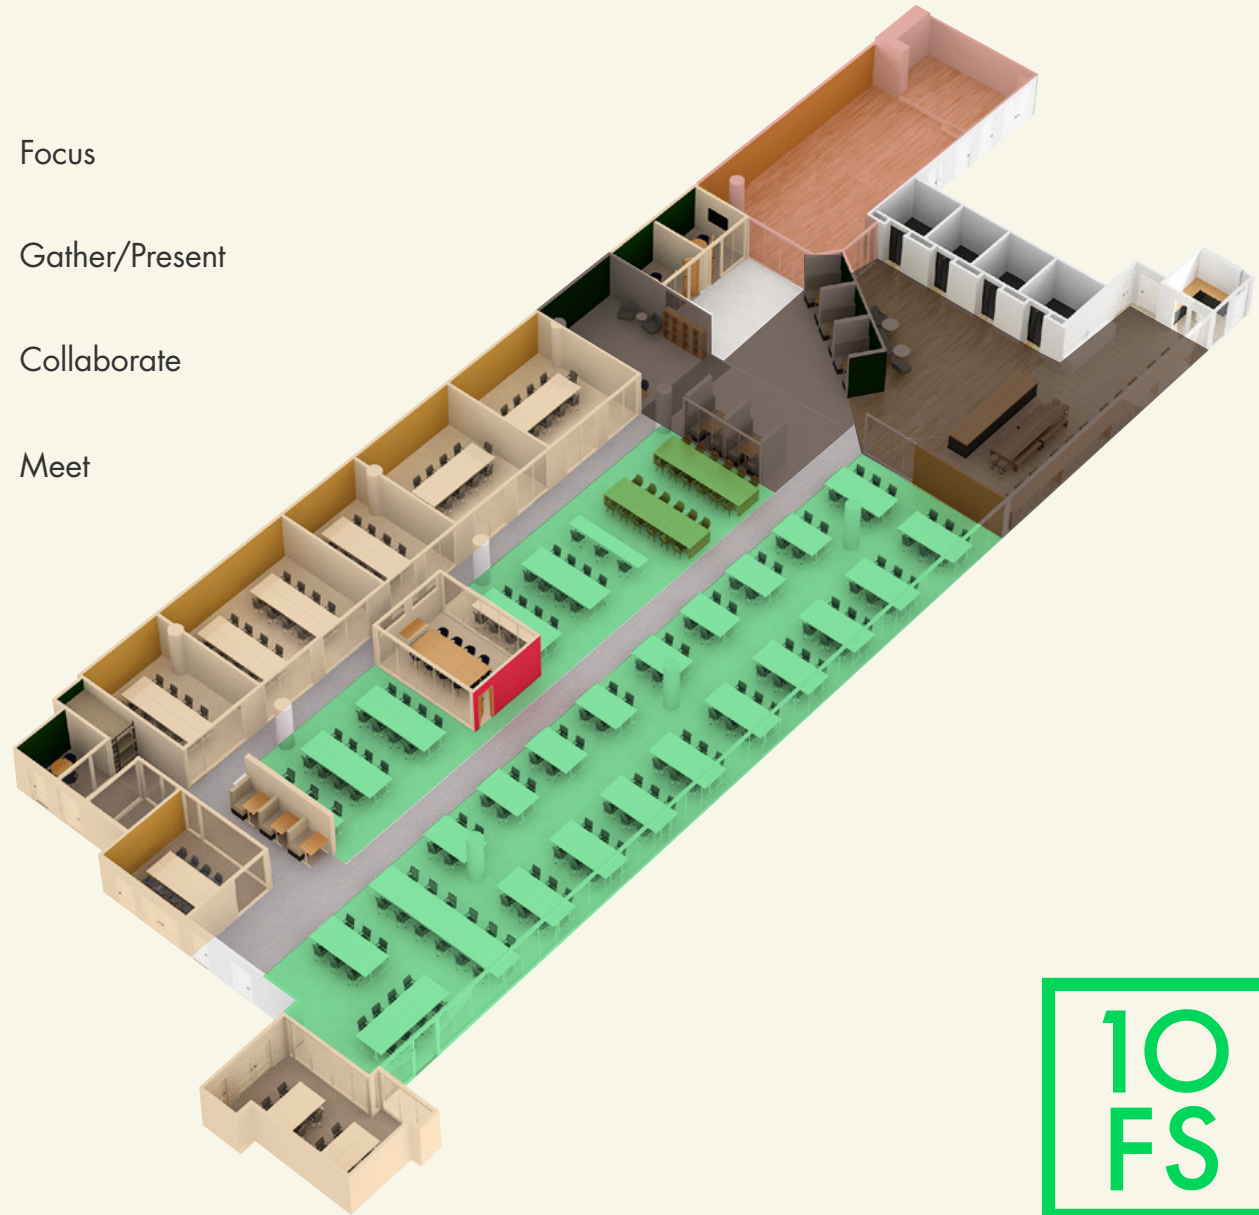

# The Green Room

## Lower Ground Floor

12,150 sq ft  
(1,128.77 sq m)

Ceiling height: 3 m

-  Focus
-  Gather/Present
-  Collaborate
-  Meet

Not to scale, for identification purposes only.  
Exact measurements to be confirmed.

FINSBURY SQUARE